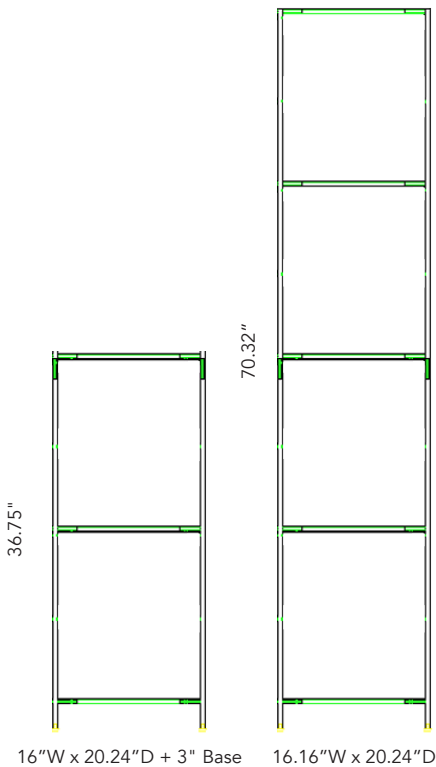

### A FRAME

16"W x 20.24"D + 3" Base    16.16"W x 20.24"D

**1x4 or 1x2**

1 column x 4 row grid (or x 2 row grid)

### A+B+A FRAME

47.54"W x 20.24"D

**3x4**

3 column x 4 row grid

Q-Zone Screen comes in a standard 1x4 or 1x2 frame (A Frame) with optional 1x4 or 1x2 extension frames (B Frames) that connect to *or between* A Frames.