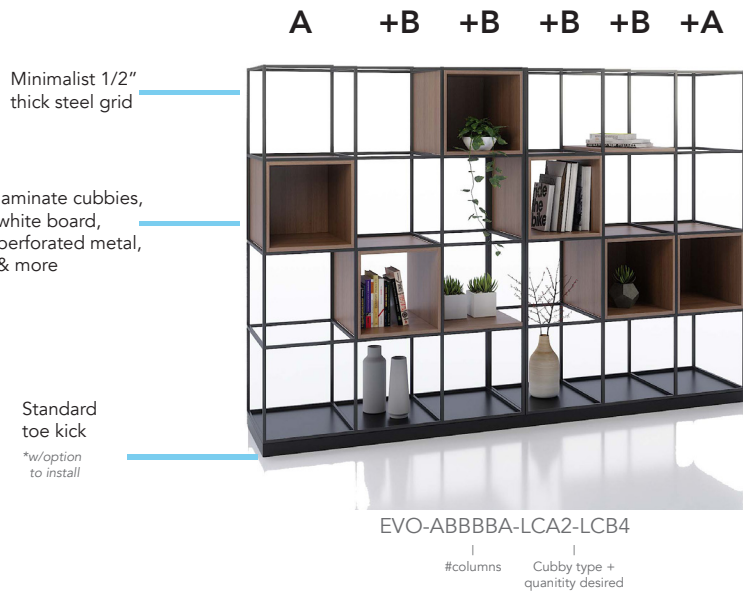

FEATURES & INSPIRATION

Base options include lockable hinged doors, digital locks, and manual keyed (alike or random) locks

Keep Q-ZONE as a frame for storing our portable workstation or ask about other inserts & accessories.

*Standard laminite cubby | Optional Office Box with tote rails, corkboard, perforated metal, & mounted white board accessories