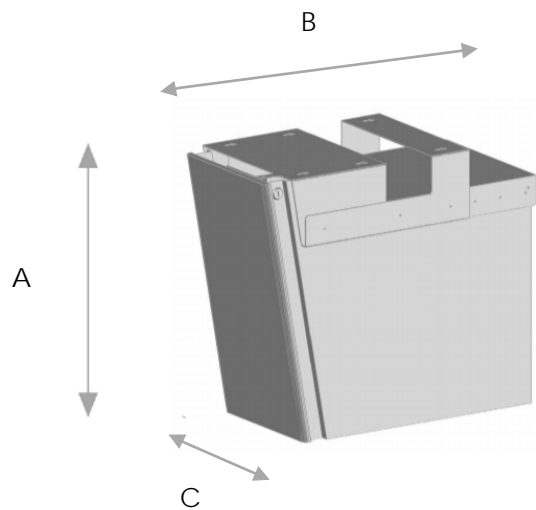

Omni

Omni MODEL

A. Overall Height	18 ¼"
B. Overall Depth	21"
C. Overall Width	10 ½"

Internal Dimensions:
17 ¾"H x 17 ¾"D x 9 ½"W

FEATURES

Integrated Power

Conveniently charge your devices

Easy Install

Universal mounting bracket fit for any desk

Material

Light-weight steel w/durable powder coat finish that's easy to clean

Removable Tray

Helps you stay organized & flexible

Locks

Digital or keyed

Tapered Front

one-of-a-kind design

STANDARD FINISHES

POWDER COAT COLORS

ACCESSORIES

*Power Unit - PU
(3) Outlets, (2) USBs

*Removable Tray
Dimensions
2"H x 12 3/4"W x 6"D

COLOR, MATERIAL, & FINISH CUSTOMIZATIONS

Customizations are project size dependent. Please contact info@slydeinnovations.com for further details.