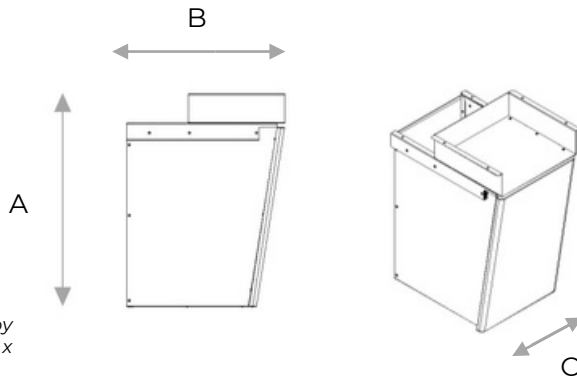

Omni Lite

OMNI LITE MODELS

without top metal cubby

A.Overall Height	19"
B.Overall Depth	16 1/4"
C.Overall Width	11"

Internal Drawer
Dimensions: 18 3/4"H x 16"D
10 1/4"W

with top metal cubby

A.Overall Height	22"
B.Overall Depth	16 1/4"
C.Overall Width	11"

Internal Drawer Dimensions: 18 3/4"H x 16"D
10 1/4"W
Internal Metal Cubby Dims: 2 3/4"H x 10 3/4"W x 10"D

FEATURES

Removable Tote
Equipped with PED
Felt drawer for smaller items

Powder Coated
light-weight steel