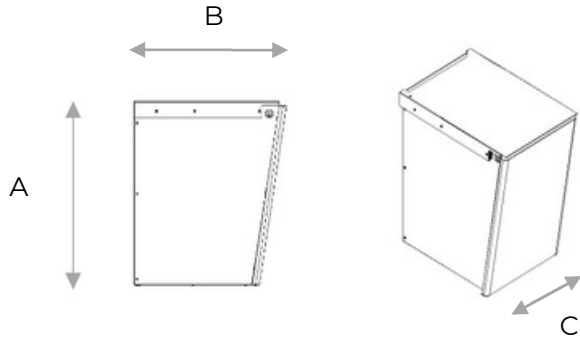

Omni Lite

OMNI LITE MODELS

without top metal cubby

A.Overall Height	19"
B.Overall Depth	16 1/4"
C.Overall Width	11"

Internal Drawer
Dimensions: 18 3/4"H x 16"D
10 1/4"W

with top metal cubby

A.Overall Height	22"
B.Overall Depth	16 1/4"
C.Overall Width	11"

Internal Drawer Dimensions: 18 3/4"H x 16"D
10 1/4"W
Internal Metal Cubby Dims: 2 3/4"H x 10 3/4"W x 10"D

FEATURES

Removable Tote
Equipped with PED
Felt drawer for smaller items

Powder Coated
light-weight steel

Mounts Flush to End of Table
for a clean look

Lockable Drawer
keyed locks

Tapered Front
one-of-a-kind design

Versatile
Removable Felt Cubby

Universal
Installs Under Any Desk

Sleek
Elegant Waterfall Front Design