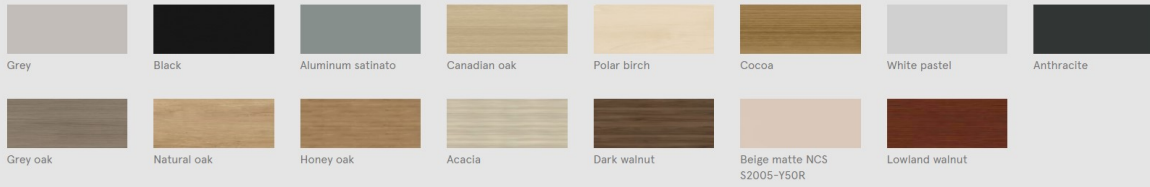

# Locker Finishes

## Colour of top and base - MFC / HPL

## Colour of top edging - MFC / HPL

## Colour of the body - MFC / HPL