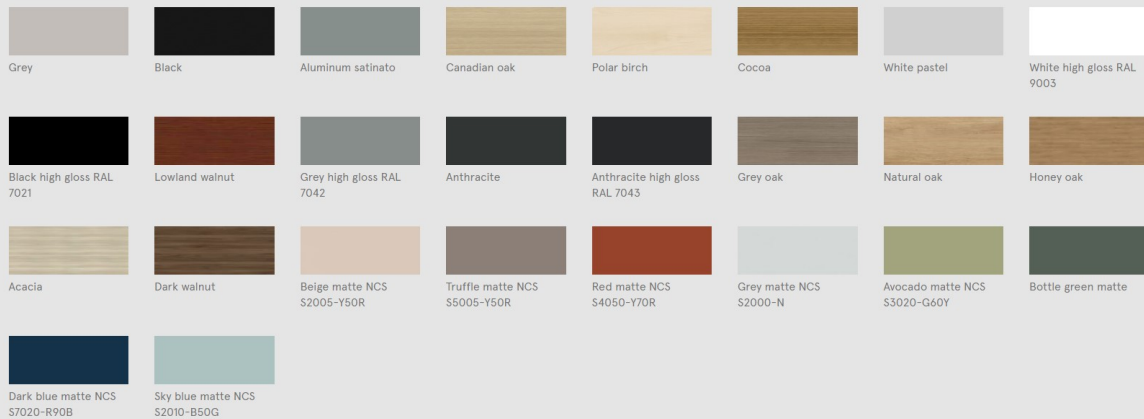

Colour of front D - MFC / HPL