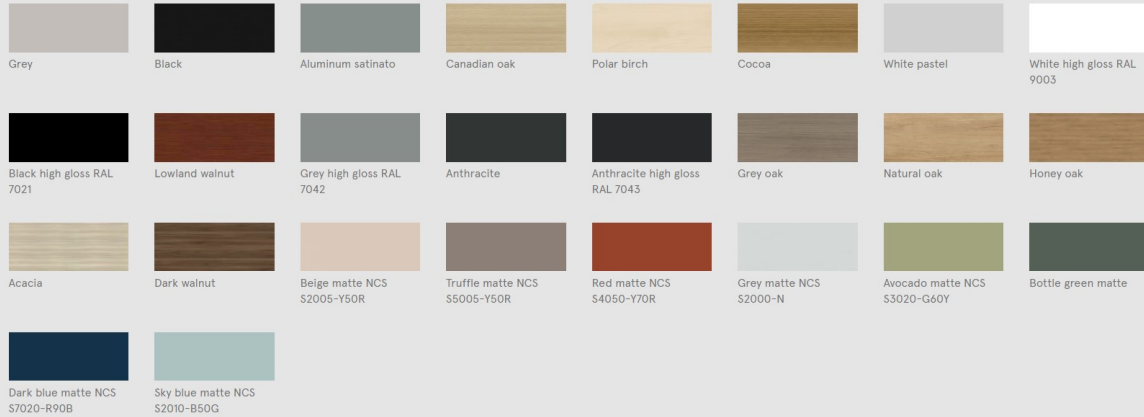

Colour of front C - MFC / HPL