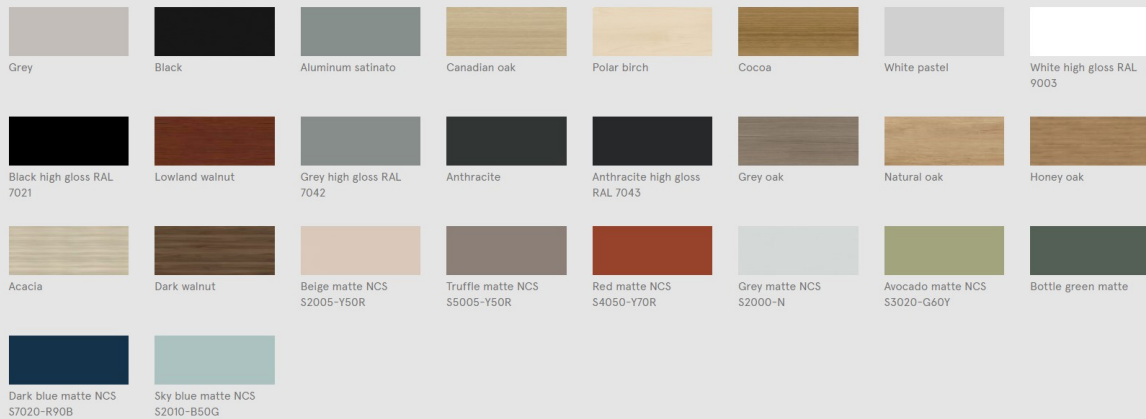

Colour of front B - MFC / HPL