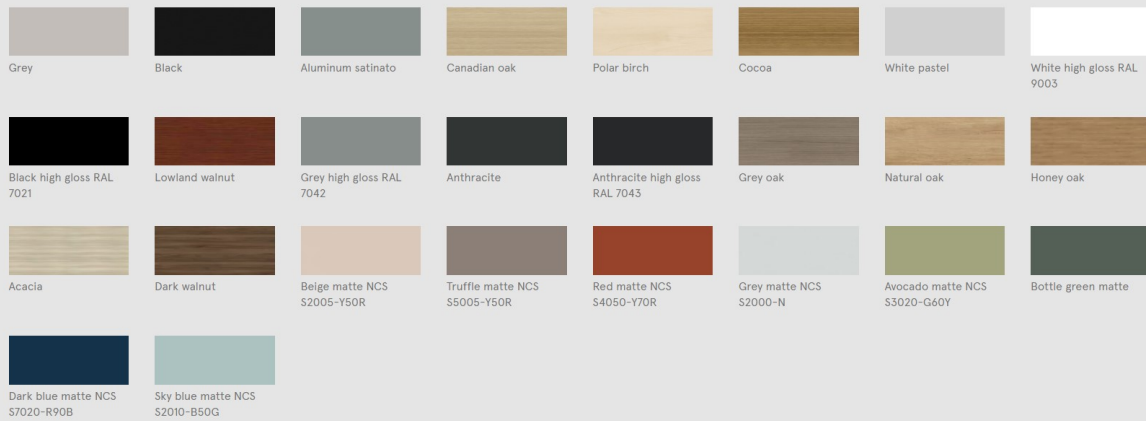

Colour of front A - MFC / HPL