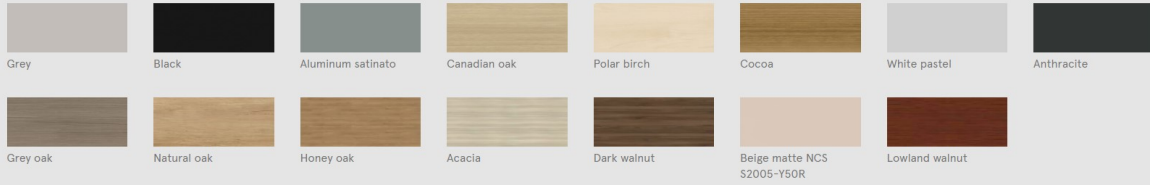

# Locker Finishes

## Colour of top and base - MFC / HPL

## Colour of top edging - MFC / HPL

## Colour of the body - MFC / HPL