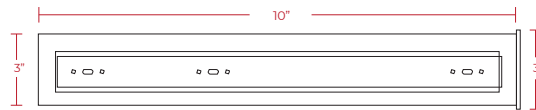

COLOR CUSTOMIZATIONS

Customizations are project size dependent.

STANDARD COLOR OPTIONS:

**OPTIONAL: PERFORATED
BOTTOM FOR VENTILATION**

QSO Drawer

Perfect for tablets and laptops, or as a simple pencil drawer. Many workspaces have eliminated workstation storage altogether, but still require a drawer for charging phones and storing personal items. QSO Drawer comes with a variety of different charging options (plug, USB 3.0 or both). QSO Drawer's slim minimalist design make it a great addition to any desk. Laptop security is a priority for most organizations and QSO Drawer serves as a perfect laptop storage and charging solution.

- Triplex Surge Protector
- Duplex USB Ports 2.0
- Simple 4 Screw Installation
- Built in Ventilation
- Customization Available

Features	
Material	Powder coat finished steel
Dimensions	15.5"W x 10"D x 3"H
Locking	Key or combo lock optional
Power Options	Duplex surge protector with ground Duplex USB 2.0 ports
Colors	Standard black and white (customization available with 100 unit minimum)