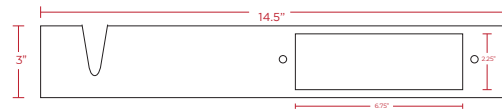

- Triplex Surge Protector
- Duplex USB Ports 2.0
- Simple 4 Screw Installation
- Built in Ventilation
- Customization Available

Features	
Material	Powder coat finished steel
Dimensions	15.5"W x 10"D x 3"H
Locking	Key or combo lock optional
Power Options	Duplex surge protector with ground Duplex USB 2.0 ports
Colors	Standard black and white (customization available with 100 unit minimum)