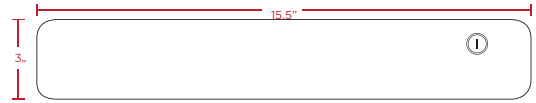

COLOR CUSTOMIZATIONS

Customizations are project size dependent.

STANDARD COLOR OPTIONS:

**OPTIONAL: PERFORATED
BOTTOM FOR VENTILATION**

QSO Drawer

Perfect for tablets and laptops, or as a simple pencil drawer. Many workspaces have eliminated workstation storage altogether, but still require a drawer for charging phones and storing personal items. QSO Drawer comes with a variety of different charging options (plug, USB 3.0 or both). QSO Drawer's slim minimalist design make it a great addition to any desk. Laptop security is a priority for most organizations and QSO Drawer serves as a perfect laptop storage and charging solution.

- Triplex Surge Protector
- Duplex USB Ports 2.0
- Simple 4 Screw Installation
- Built in Ventilation
- Customization Available

Features	
Material	Powder coat finished steel
Dimensions	15.5"W x 10"D x 3"H
Locking	Key or combo lock optional
Power Options	Duplex surge protector with ground Duplex USB 2.0 ports
Colors	Standard black and white (customization available with 100 unit minimum)